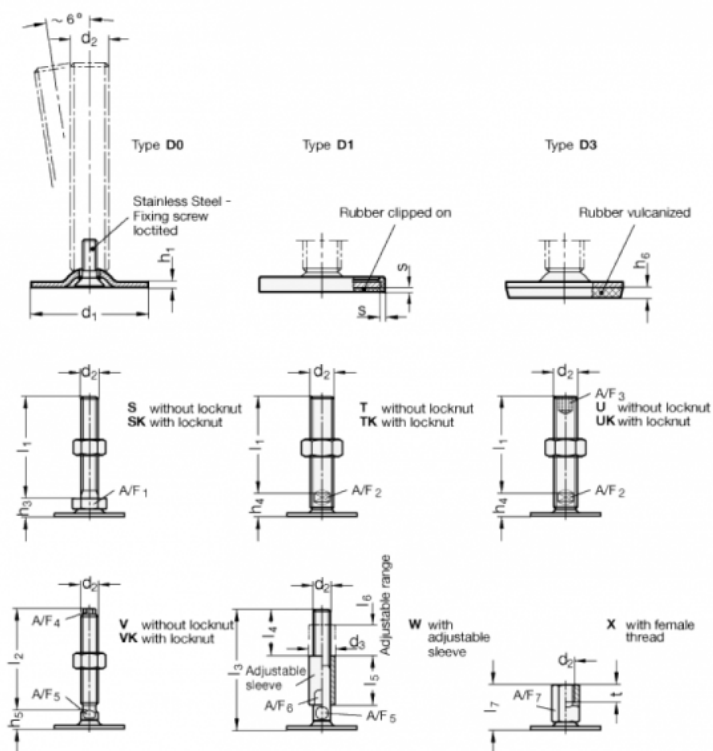

Article number: 204140M1050D0SK  
 Description: E+G levelling foot  
 GN 41-40-M10-50-D0-SK  
 Note: SK With nut, External hexagon at the bottom

## Measures

A/F1 = 17  
 d1 = 40  
 d2 = M10  
 h1 = 2  
 h3 = 11  
 h6 =  
 l1 = 50  
 s =